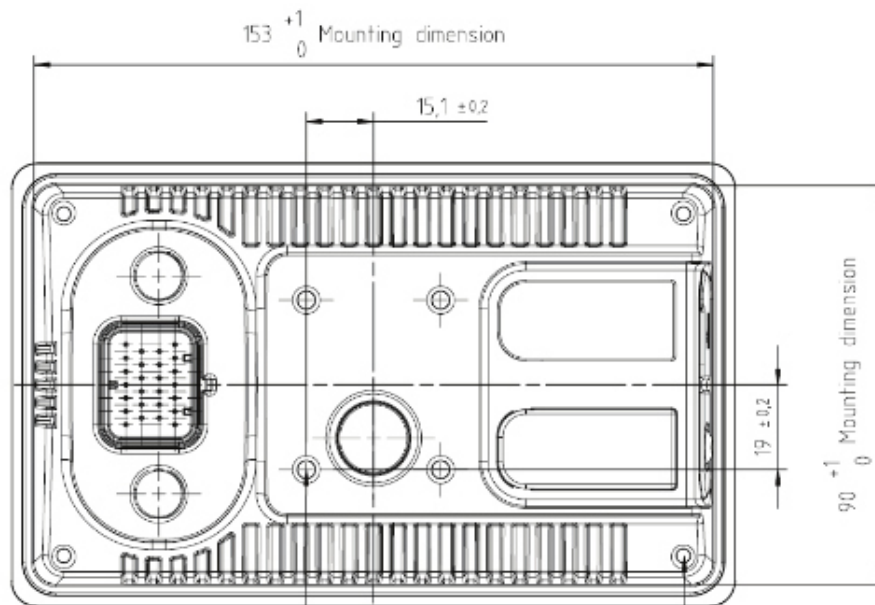

Connector type
Tyco Electronics AMP
Super Seal 3-1437290-7

Mounting threads M5 x 10
max tightening torque: $5 \pm 0,5$ Nm

Mounting threads M4 x 8
Tightening torque: $4 \pm 0,5$ Nm