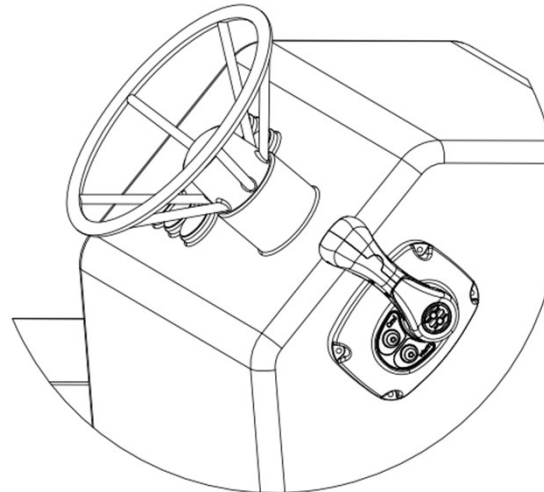

MOLABO Control Lever Options

- 500001 Throttle, top-mount, without trim function
- 500003 Throttle, side-mount, centre console, starboard, without trim function
- 500004 Throttle, side-mount, cockpit, starboard, without trim function

- 500005 Throttle, top-mount, single, with trim function
- 500007 Throttle, side-mount, centre console, starboard, with trim function
- 500008 Throttle, side-mount, cockpit, starboard, with trim function

top-mount

side-mount | centre console | starboard

side-mount | cockpit | starboard