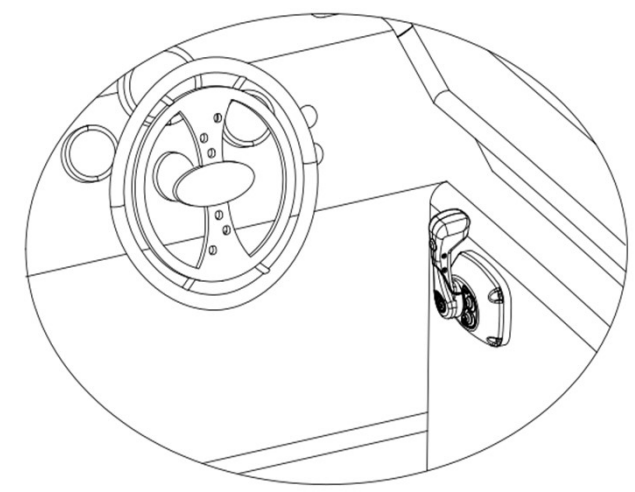

MOLABO Control Lever Options

- 500001 Throttle, top-mount, without trim function
- 500003 Throttle, side-mount, centre console, starboard, without trim function
- 500004 Throttle, side-mount, cockpit, starboard, without trim function

- 500005 Throttle, top-mount, single, with trim function
- 500007 Throttle, side-mount, centre console, starboard, with trim function
- 500008 Throttle, side-mount, cockpit, starboard, with trim function

top-mount

side-mount | centre console | starboard

side-mount | cockpit | starboard