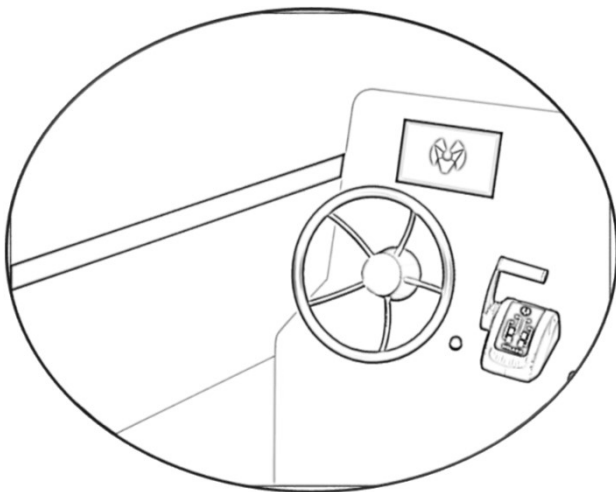

MOLABO Control Lever Options

- 500001 Throttle, top-mount, without trim function
- 500003 Throttle, side-mount, centre console, starboard, without trim function
- 500004 Throttle, side-mount, cockpit, starboard, without trim function

- 500005 Throttle, top-mount, single, with trim function
- 500007 Throttle, side-mount, centre console, starboard, with trim function
- 500008 Throttle, side-mount, cockpit, starboard, with trim function

top-mount

side-mount | centre console | starboard

side-mount | cockpit | starboard